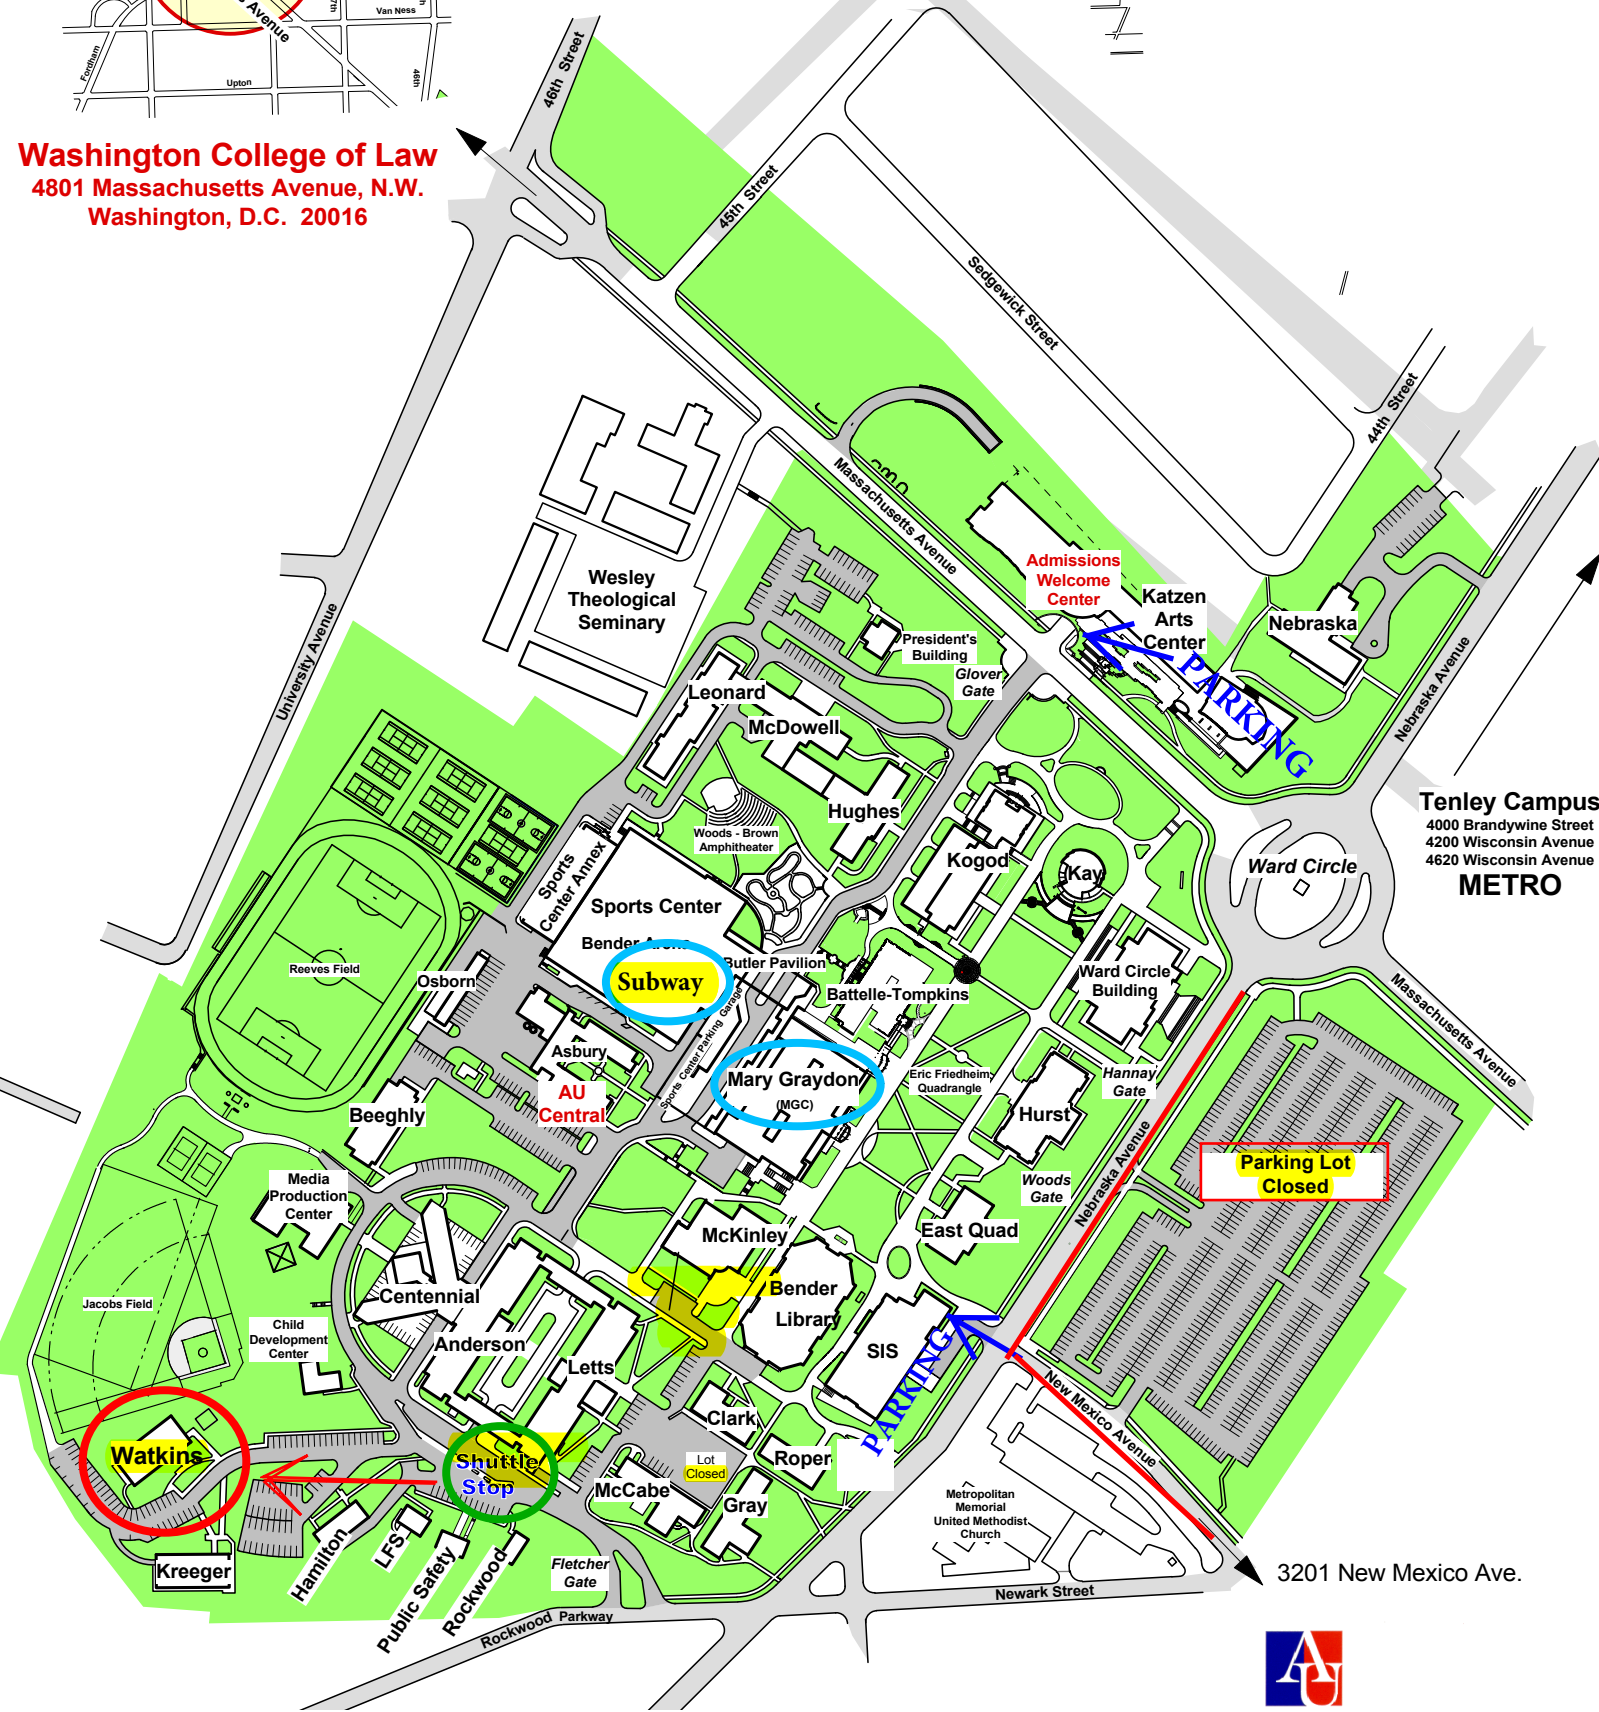

Washington College of Law
 4801 Massachusetts Avenue, N.W.
 Washington, D.C. 20016

Tenley Campus
 4000 Brandywine Street
 4200 Wisconsin Avenue
 4620 Wisconsin Avenue
METRO

American University - Main Campus
 4400 Massachusetts Avenue, N.W.
 Washington, D.C. 20016