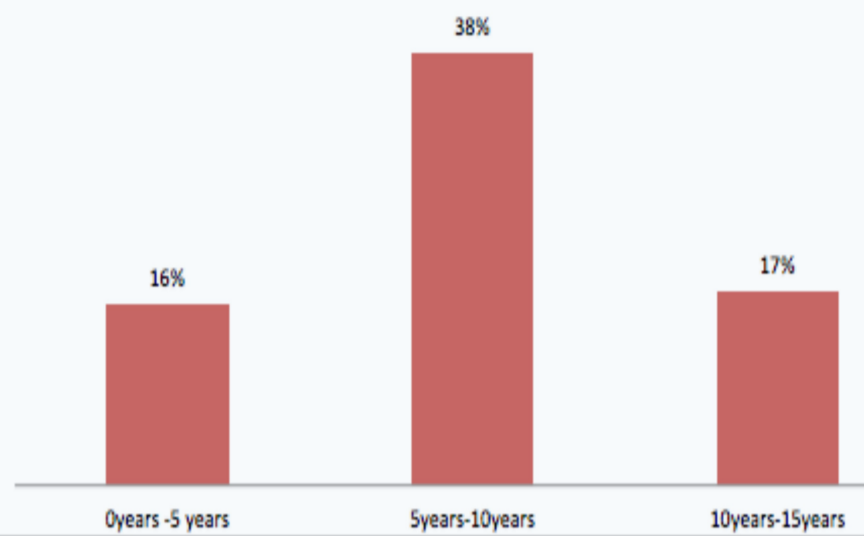

Demographics

WE have 222 members in the DMV area.

49% in DC

26% in VA

25% in MD

WE members have years of experience in evaluation.

WE members work in a range of fields

Approximately one-third work for the federal or local government.

Members are comprised of students and professionals.

WE hosts numerous Events

7 Brown Bags
Topics ranged from data visualization to working for the World Bank.

5 Networking events, including our annual holiday party, informal dinners and a volunteer fair.