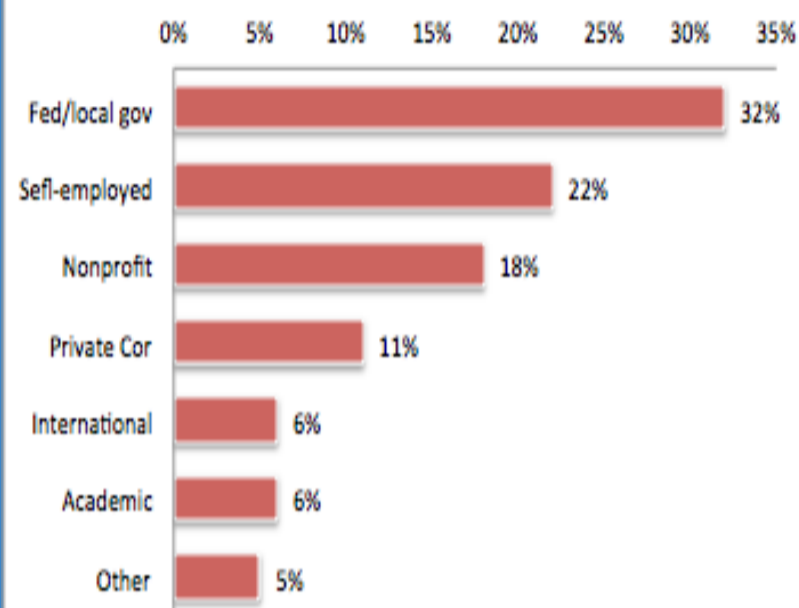

Demographics

WE have 222 members in the DMV area.

49% in DC

26% in VA

25% in MD

WE members have years of experience in evaluation.

WE members work in a range of fields

Approximately one-third work for the federal or local government.

Members are comprised of students and professionals.

WE hosts numerous Events

7 Brown Bags
Topics ranged from data visualization to working for the World Bank.

5 Networking events, including our annual holiday party, informal dinners and a volunteer fair.