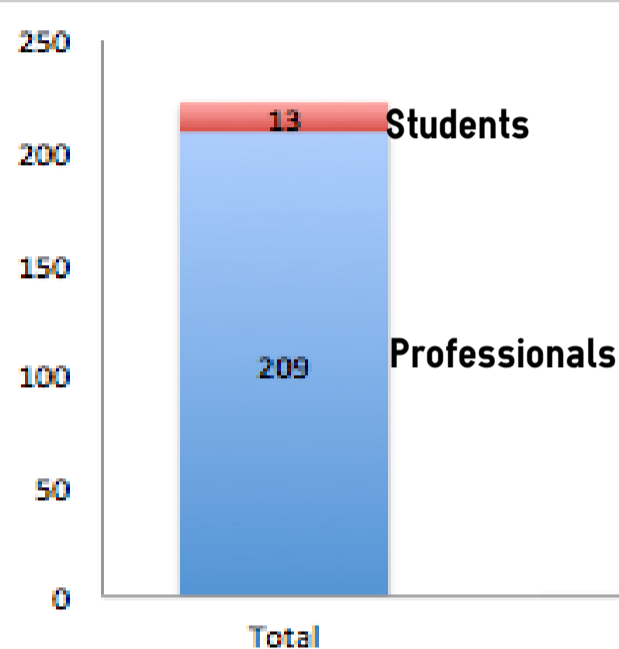

Demographics

WE have 222 members in the DMV area.

49% in DC

26% in VA

25% in MD

WE members have years of experience in evaluation.

WE members work in a range of fields

Approximately one-third work for the federal or local government.

Members are comprised of students and professionals.

WE hosts numerous Events

7 Brown Bags
Topics ranged from data visualization to working for the World Bank.

5 Networking events, including our annual holiday party, informal dinners and a volunteer fair.